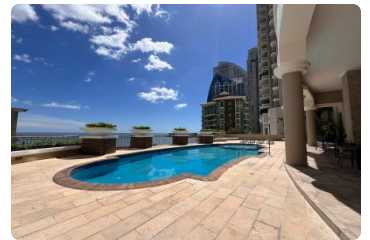

FOR SALE

\$ 1,100,000.00 USD

Panama - Panamá

Panama - Punta Pacifica

Listing ID: 445729319

Penthouse 606 m² at Pacific Point with Shabbat Elevator, Stunning Views, and World-Class Amenities Live at the height of luxury in Pacific Point – Tower 300 with this spectacular 606 m² penthouse on the 29th floor, designed for families seeking space, privacy, and a truly exclusive lifestyle. One of its most valuable features is the Shabbat elevator, a highly appreciated amenity for those who wish to live in an environment that respects and supports their practices and traditions, ensuring complete comfort during weekends and holidays. The penthouse includes: 4 bedrooms 4 full bathrooms 2 maid's quarters with bathroom 1 private storage unit 4 parking spaces, thoughtfully distributed for maximum comfort and functionality. The building offers world-class amenities: Resort-style swimming pools Fully equipped gym Sauna and relaxation areas Luxury event and social rooms Sports court Children's playground and green areas 24/7 sec...