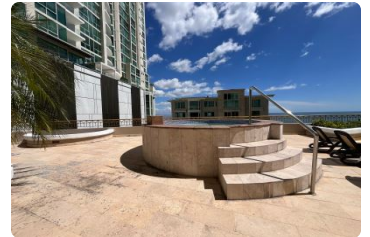

FOR SALE

\$ 1,100,000.00 USD

Panama - Panamá

Panama - Punta Pacifica

Listing ID: 445729319

Penthouse 606 m² at Pacific Point with Shabbat Elevator, Stunning Views, and World-Class Amenities Live at the height of luxury in Pacific Point – Tower 300 with this spectacular 606 m² penthouse on the 29th floor, designed for families seeking space, privacy, and a truly exclusive lifestyle. One of its most valuable features is the Shabbat elevator, a highly appreciated amenity for those who wish to live in an environment that respects and supports their practices and traditions, ensuring complete comfort during weekends and holidays. The penthouse includes: 4 bedrooms 4 full bathrooms 2 maid's quarters with bathroom 1 private storage unit 4 parking spaces, thoughtfully distributed for maximum comfort and functionality. The building offers world-class amenities: Resort-style swimming pools Fully equipped gym Sauna and relaxation areas Luxury event and social rooms Sports court Children's playground and green areas 24/7 sec...