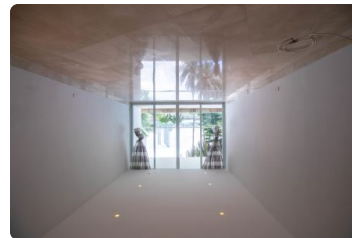

FOR LEASE

\$ 5,100.00 USD

Panama - Panamá

Panama - Punta Paitilla

Listing ID: 445729299

Located in one of the most exclusive areas of Panama City, the prestigious PH Sea Point in Punta Paitilla represents far more than a property: it is a statement of style, comfort, and a refined vision of life. With a generous layout of 320 m², this residence is designed for those who value privacy, architectural elegance, and a seamless connection to both the urban and natural surroundings. From the very first moment, its open, well-lit spaces convey a sense of freedom and sophistication. Every detail—from the finishes to the orientation of the terrace—has been thoughtfully crafted to offer a high-end residential experience, where luxury feels natural and every environment invites you to stay. Ideal for families seeking spacious living without sacrificing location, or for investors looking for a property with strong long-term value and rental potential, this apartment blends the best of vertical living with t...