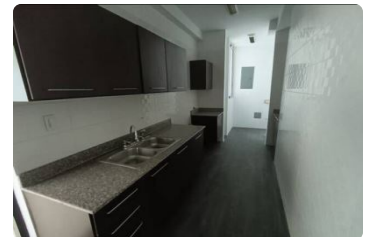

FOR SALE

\$ 247,500.00 USD

Panama - Panamá

Panama - Bella Vista

Listing ID: 445715981

Beautiful apartment in PH Belle View Tower, located in the exclusive Bella Vista neighborhood, on East 43rd Street, one of the most central and sought-after areas of the city. Apartment Features: Area: 127 m² 2 Bedrooms 2 Full Bathrooms Open-plan Living and Dining Area Functional Kitchen Laundry Area Balcony 2 Parking Spaces 1 Storage Unit Penthouse Amenities: Complete Social Area Adult and Children's Pools Gym Event Room Children's PlayArea 3 Elevators 24/7 Security Prime Location: Bella Vista, Calle 43 Este Close to supermarkets, restaurants, parks, hospitals, and Metro stations Easy access to main roads Sale Price: \$247,500