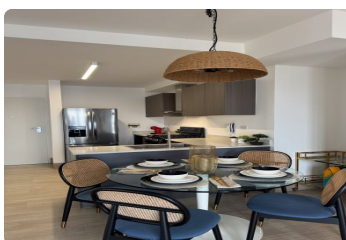

FOR SALE

\$ 155,713.00 USD

Panama - Panamá

Panama - Hato Pintado

Listing ID: 370335235

P.H. Balcony – Live in the Heights of Hato Pintado, surrounded by nature and with the tranquility you deserve. Discover a unique residential experience. P.H. Balcony, an exclusive project located in the highest part of Hato Pintado, one of the most valued residential areas in Panama City. Its privileged location combines tranquility, comfort, and excellent connectivity, allowing you to enjoy a practical lifestyle surrounded by nature. Just a few steps away you will find Hato Pintado Forest Park, ideal for walking, exercising, or enjoying the outdoors. The area offers a wide range of essential services, including supermarkets, pharmacies, banks, schools, and clinics, making all your daily needs easily accessible without leaving home. P.H. Balcony also stands out for its excellent strategic location, with quick access to important city roads and proximity to the Panama Metro system, allowing for comfortable and ...