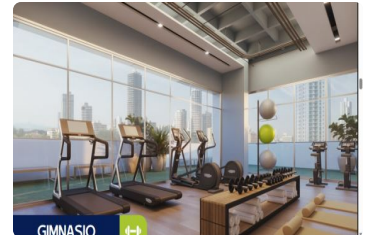

LIVING ROOM

GIMNASIO

SEE THIS PROPERTY ON THE MAP