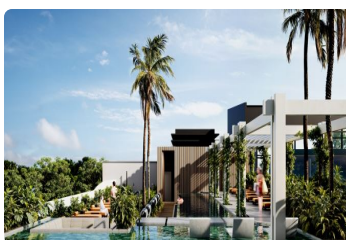

FOR SALE

\$ 138,000.00 USD

Panama - Panamá

Panama - Bella Vista

Listing ID: 2393847050

Ventu – Modern Urban Living in Bella Vista, Panama City. Ventu is an innovative and disruptive residential project located in Bella Vista, Panama City, in one of the urban areas with the highest growth and demand for both living and investment. Designed under the HOMTEL concept (Home + Hotel), it combines the comfort of a residence with the services and amenities of a hotel, making it ideal for personal use as well as short- or medium-term rental with a tourist and corporate focus. Concept and Design A 16-story tower with modern and efficient architecture. Studio, 1-bedroom, and 1.5-bedroom units, ranging from approximately 22.31m² to 63.2m². Lock-off options that allow flexibility for rental or divided space usage. Fully furnished and equipped units, ready to move in or rent. Investment Potential Designed for high profitability in USD, backed by the hotel concept. Ideal for investors seeking to maximize income from ...