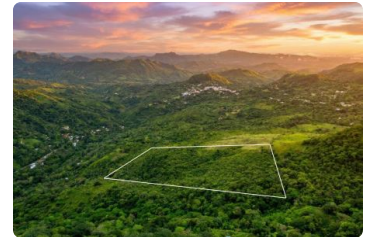

FOR SALE

\$ 99,999.00 USD

Panama - Coclé
La Pintada - El Harino
Listing ID: 003254222002

Eco Estate for Sale in El Ventorrillo, El Copé, Panamá– 10 Hectares with Natural Springs & Valley Views Discover a rare gem in the lush highlands of Bella Vista – Ventorrillo – El Copé. This titled 10-hectare estate combines fertile agricultural land with pristine primary forest, offering sweeping panoramic views across the El Copé valley and Barrigón mountain range. The Land Rich black soil blankets the property, perfect for regenerative agriculture and sustainable cultivation. The terrain offers versatile topography—flat buildable plateaus for construction, gentle slopes for terraced farming, and dramatic elevations that maximize privacy and views. Surrounded by untouched primary forest, the estate serves as a natural biodiversity sanctuary. Abundant Water Resources Water security is guaranteed year-round through two natural freshwater sp...