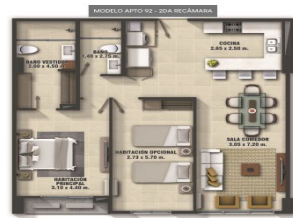

FOR SALE

\$ 223,000.00 USD

Panama - Panamá

Panama - El Cangrejo

Listing ID: 003244540012

Are you looking for a home that combines urban sophistication with the comfort you deserve? Welcome to PH Van Gogh, a residential tower that redefines contemporary living in one of the city's most iconic and vibrant neighborhoods. Why Choose PH Van Gogh Prime Location: Live just steps away from the University of Panama, Via Argentina, parks, and an unparalleled dining scene. El Cangrejo is today's most sophisticated "urban village" in Panama, ideal for those seeking a walkable lifestyle. Smart Design: Apartments range from 79m² to 121m², designed with efficient layouts, 3.10m high ceilings, and high-end finishes, including insulated windows that ensure peace and sound insulation. Top-Level Amenities (Rooftop on the 30th Floor): WorkSpace: High-level coworking at the building's highest point. Wellness: Fully equipped gym (The Body Room), Yoga area, and an exclusive pool with hydroge...