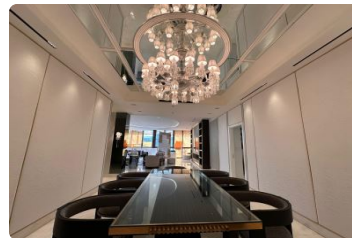

FOR SALE

\$ 1,720,000.00 USD

Panama - Panamá

Panama - Punta Pacifica

Listing ID: 003244245058

Live in one of Panama's most prestigious addresses: Ocean Reef Islands, the only residential community built on artificial islands in the Pacific. Located in PH Garden, this apartment elevates the concept of luxury with the perfect blend of privacy, sophisticated design, and unmatched panoramic views. A lifestyle reserved for a select few Ocean Reef Islands is a visionary development composed of two private islands connected to Punta Pacifica. Its architecture, amenities, and world-class security make it the most exclusive residential enclave in the country. Layout & Features – 334 m² of refined elegance 3 bedrooms, each with its own en-suite bathroom Living and dining room with direct access to a spacious private terrace Family room located between the bedrooms for added comfort Maid's quarters with bedroom and bathroom (CBS) Closed kitchen with island, featuring...