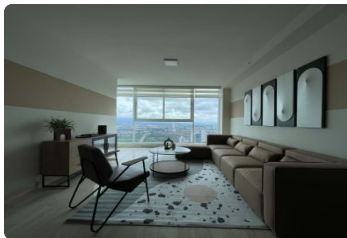

## FOR SALE

**\$ 450,000.00 USD**

Panama - Panamá

Panama - Costa del Este

Listing ID: 003244245009

Located within one of Panama City's most exclusive residential developments, PH The Regent offers a living experience that blends modern architecture, functional layout, and high-end finishes. With a total area of 117?m<sup>2</sup>, this apartment is designed for those who value aesthetics, comfort, and efficiency in every detail. Ideal for small families, professionals, or investors, this residence adapts to diverse lifestyles, offering spaces that foster connection, relaxation, and productivity. Its privileged location in Costa del Este—one of the city's most sought-after and strategic areas—ensures immediate access to corporate centers, international schools, hospitals, shopping, and the Corredor Sur. This model stands out for its intelligent layout, clearly separating social and private areas to optimize every square meter with spaciousness, natural light, and privacy. ?Private and ...