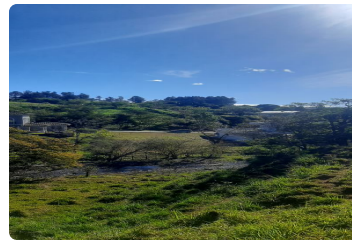

Majestic property for development - Listing ID: 003244219039

FOR SALE

\$ 3,700,000.00 USD

Panama - Chiriquí

Boquete - Jaramillo

Listing ID: 003244219039

Beautiful estate for sale surrounded by mountains, a stream, and the Lucero Golf Club. This property is ideal for expanding the urban, tourist, and exclusive development that Boquete already offers.