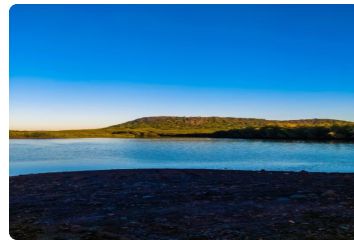

FOR SALE

\$ 6,000,000.00 USD

Panama - Chiriquí
Chiriqui Montaña - Chiriqui
Listing ID: 003244219028

I am selling a 50-hectare island in the Gulf of Chiriquí. Only 39 hectares are arable; the rest is protected natural heritage. The price is for only 39.6 hectares. The island is located 450 meters from the Punta de Tierra Port in the Chiriquí district and 7 nautical miles from the future Barú Port. It boasts beautiful wildlife and is excellent for agritourism.