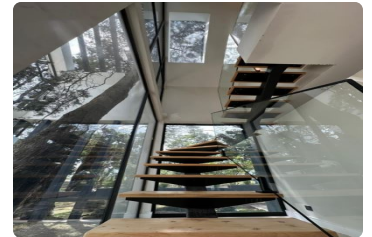

FOR SALE

\$ 515,000.00 USD

Panama - Chiriquí
Boquete - Alto Boquete
Listing ID: 003244219016

Introducing Wood Valley Beautiful homes built in and with nature for a truly magnificent experience. Surrounded by mountains, the aroma and flavor of coffee, and the best climate in Panama. Starting at \$375,000, you can experience Wood Valley.