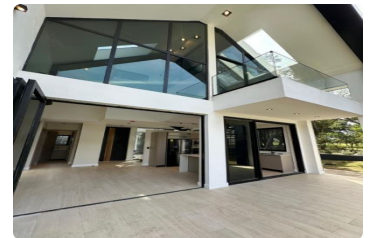

FOR SALE

\$ 515,000.00 USD

Panama - Chiriquí
Boquete - Alto Boquete
Listing ID: 003244219016

Introducing Wood Valley Beautiful homes built in and with nature for a truly magnificent experience. Surrounded by mountains, the aroma and flavor of coffee, and the best climate in Panama. Starting at \$375,000, you can experience Wood Valley.