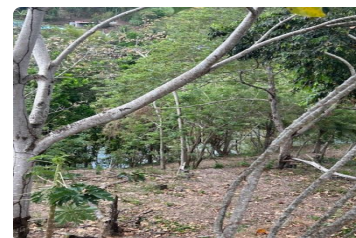

## FOR SALE

**\$ 910,000.00 USD**

Panama - Panamá

Panama - Las Cumbres

Listing ID: 003244211040

FOR SALE: B/.105.00 PER SQUARE METER (PRICE NEGOTIABLE), LOTS STARTING AT 1,000 SQUARE METERS AND UP. This is certainly one of the most exclusive properties currently available on the market in Las Cumbres. With a prime location on high ground, this lot not only offers an escape into nature but also boasts two features that make it unique: direct access to the lake and an unobstructed, iconic view of the majestic dome of the Baha'i Temple. It is the perfect setting for a luxury residential project. Features: Strategic Topography: The property combines expansive flat areas with gently inclined areas that already feature natural or prepared terraces. This is ideal for multi-level architectural designs, optimizing views from every vantage point without requiring extensive earthworks. The lower part of the slope borders directly on the lake. Viability: Plot ready for development: located in a developo...