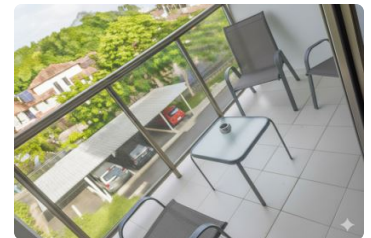

FOR SALE

\$ 340,000.00 USD

Panama - Panamá

Panama - Panama Pacifico

Listing ID: 003244211008

FOR SALE! Discover perfect harmony in this exclusive apartment located in one of the most privileged areas of the city. Designed for those who value serenity without sacrificing urban convenience, this property offers panoramic views of green areas that invite absolute relaxation. Ideal for investors or families seeking security and status in an eco-friendly environment • Natural Environment: Surrounded by ecological trails and vibrant landscapes. • Active Life: Direct access to outdoor sports facilities. Safe bike paths and parks ideal for the comprehensive development of your children. • Convenience: Just minutes from prestigious schools and convenient businesses, such as: Banks, Supermarkets, Cafeterias, etc.. • The Home: Excellent quality finishes, natural lighting in every corner, and a layout designed for spaciousness and comfort. This comfortable and spacious furnished apartm...