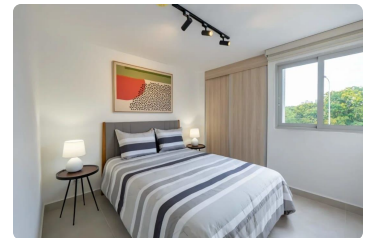

Your Modern, Comfortable Life in Panama Viejo for \$1,100/month! - Listing ID: 003244149001

FOR LEASE

\$ 1,100.00 USD

Panama - Panamá

Panama - Parque Lefevre

Listing ID: 003244149001

Imagine living in the heart of Panama Viejo, enjoying the breeze on your balcony every morning. This 59 m² apartment is the perfect space for professionals or couples looking for convenience, privacy, and a strategic location. Key Apartment Features: Size: 59 m² Bedrooms: 2 Bathrooms: 2 Living Space: Living-dining room with open kitchen Extras: Laundry area and Balcony Parking: 1 assigned spot Price: \$1,100.00 per month Lifestyle and Connectivity: Located in an area of growth and high appreciation, you'll have immediate access to the Corredor Sur, Vía Cincuentenario, Costa del Este, and the financial center. Enjoy the tranquility of a residential neighborhood with all services, supermarkets, and dining options just minutes away. Ideal for Young Couples and Professionals who value proximity to business centers! Immediate Call to Action Don't wait to hear about it from others!...