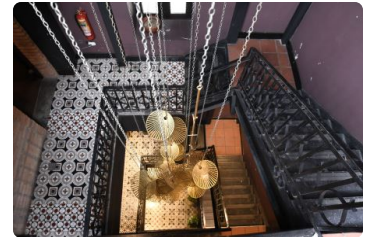

FOR LEASE

\$ 6,300.00 USD

Panama - Panamá

Panama - Casco Viejo, San Felipe

Listing ID: 003244147199

Exclusive commercial space available at Casa Feraud, located in the heart of Casco Viejo, one of the most prestigious, touristic, and high-traffic business districts in Panama. This elegant 210 m² space is located on the second floor and features elevators, luxury finishes, and comes fully furnished, making it ideal for corporate offices, luxury retail stores, galleries, restaurants, wine bars, showrooms, creative studios, or premium business concepts. Property Features:• 210 m²• Second floor• Fully furnished• Elevators• Luxury finishes• Excellent natural lighting• Prime location• High tourist and commercial traffic area• Ideal for corporate offices and premium businesses Rental Price: \$6,300/monthMaintenance Fee: \$630/month ITBMS (tax)