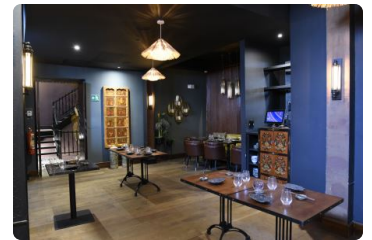

FOR LEASE

\$ 6,300.00 USD

Panama - Panamá

Panama - Casco Viejo, San Felipe

Listing ID: 003244147199

Exclusive commercial space available at Casa Feraud, located in the heart of Casco Viejo, one of the most prestigious, touristic, and high-traffic business districts in Panama. This elegant 210 m² space is located on the second floor and features elevators, luxury finishes, and comes fully furnished, making it ideal for corporate offices, luxury retail stores, galleries, restaurants, wine bars, showrooms, creative studios, or premium business concepts. Property Features:• 210 m²• Second floor• Fully furnished• Elevators• Luxury finishes• Excellent natural lighting• Prime location• High tourist and commercial traffic area• Ideal for corporate offices and premium businesses Rental Price: \$6,300/monthMaintenance Fee: \$630/month ITBMS (tax)