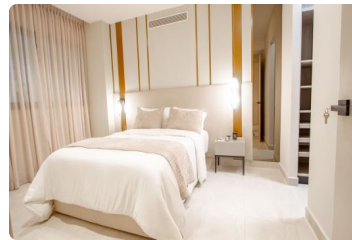

FOR SALE

\$ 323,700.00 USD

Panama - Panamá

Panama - Costa del Este

Listing ID: 003244106025

AURUM introduces a new generation of residences designed for those seeking to elevate their lifestyle in one of the most exclusive and desirable communities in Panama City. Located in the heart of Costa del Este, this project combines contemporary design, functionality, and a strategic location surrounded by parks, restaurants, retail, corporate centers, international schools, and Pacifica Salud Hospital, with immediate access to Corredor Sur. This residence represents an excellent opportunity for professionals, young couples, and buyers looking to enter Costa del Este's premium residential market with a modern property that offers strong long-term value and appreciation potential. More than just an apartment, it is an investment in quality of life, stability, and long-term value within one of Panama's most in-demand residential areas. Unit Features: • 2 bedrooms • 2 bathrooms • and...