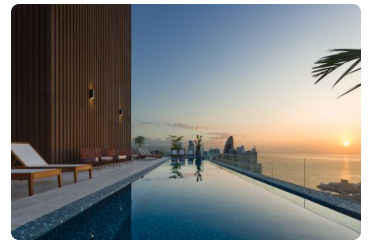

## FOR LEASE

**\$ 7,000.00 USD**

Panama - Panamá

Panama - Punta Paitilla

Listing ID: 003244011038

Experience elevated living at The Towers Punta Paitilla, one of Panama City's most prestigious residential developments, offering unmatched ocean views and a true luxury lifestyle. This fully furnished apartment on the 18th floor features a unique curved design with floor-to-ceiling windows, maximizing panoramic Pacific Ocean views. Property Details Size: 3,541 sq. ft. (329 m<sup>2</sup>) Rental price: \$7,000/month Floor: 18th 3 bedrooms 3.5 bathrooms Living & dining area Closed kitchen with breakfast nook (Italian finishes) Family room (den) Ocean-view balcony Maid's quarters Walk-in closet (master bedroom) 2 parking spaces World-Class Amenities Hotel-style experience: Elegant lobby with valet parking & coffee bar Concierge services Skydeck: Infinity pool with ocean views Sushi bar Spa & jacuzzi Yoga & Pilates studio Residents Club (37,000+ sq. ft.)...