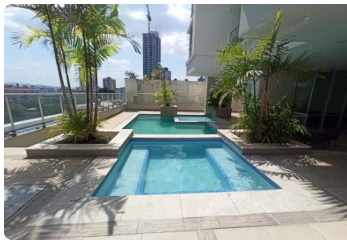

FOR SALE

\$ 350,000.00 USD

Panama - Panamá

Panama - Bella Vista

Listing ID: 003244011032

Spacious Apartment for Sale in Belle View Tower – Bella Vista | Prime Panama City Location Live in one of the most central and desirable neighborhoods in Panama City. This elegant apartment located in PH Belle View Tower, in the vibrant Bella Vista district, offers spacious living areas, comfort and an exceptional urban location just minutes from the Cinta Costera waterfront and the financial district. With 1,938 sq ft of living space (180 m²), this residence provides generous interiors, natural light and an excellent layout ideal for families, professionals or investors seeking property in one of the city's most sought-after areas. The apartment features three comfortable bedrooms, spacious social areas and two private parking spaces, providing both convenience and functionality. Residents of Belle View Tower enjoy access to amenities such as a social area, swimming pool, elevators, control...