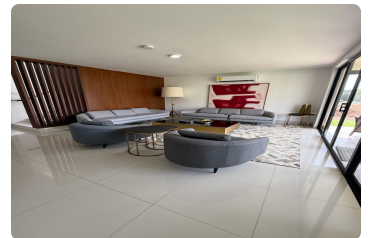

FOR SALE

\$ 394,000.00 USD

Panama - Panamá Oeste
La Chorrera
Listing ID: 003033619004

This project is strategically located in Costa Verde, La Chorrera, Panama. It is a large community that offers services to meet the needs of its residents, including schools, universities, shopping centers, restaurants, and hospitals. Residents can enjoy wide roads, sidewalks, and eco-friendly trails leading to scenic viewpoints, offering privileged views of the rivers and mountains surrounding the project. The project offers spacious lots ranging from 350 to 750 m², with constructions of 260 to 315 m², depending on the model you prefer. The price of each property starts at \$394,000 and up, with options for immediate delivery or future delivery.