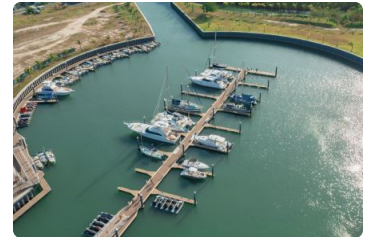

## \$ 499,000.00 USD

Panama - Coclé

Playas

Listing ID: 003033436108

Located in Marina Gardens, within one of the most prestigious beach communities in Panama, this elegant 168 m<sup>2</sup> apartment offers the perfect balance of nature, privacy, and comfort. Buenaventura, located in Farallón, Coclé, just 80 minutes from Panama City, was conceived as an exclusive destination surrounded by expansive green areas, lakes, and lush tropical vegetation, with landscape design developed by EDSA, one of the world's leading planning and landscape architecture firms. Apartment Features:• 168 m<sup>2</sup>• 3 bedrooms• Modern and functional layout• Surrounded by green areas and open spaces  
Sale Price: \$499,000 Marina Gardens is designed for those seeking a sophisticated and relaxed lifestyle, just steps away from Marina Village and in harmony with its natural surroundings. Ideal for those looking for an exclusive beach residence or an excellent investme...