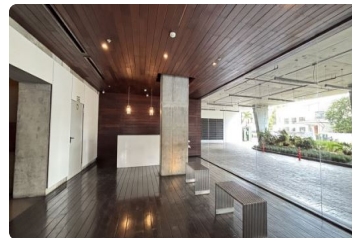

FOR SALE

\$ 804,000.00 USD

Panama - Panamá

Panama - San Francisco

Listing ID: 003033098142

Located in one of the most modern corporate buildings in San Francisco, Panama City, this spacious office at PH Mdtown offers an excellent opportunity for companies looking to establish their presence in a strategic and rapidly growing business district. The property is delivered in grey shell condition, allowing your company to fully customize the layout according to your operational needs. Office Features: 335 m² total area Located on floors 12 OR 13 Channel-style layout Delivered in grey shell condition 9 private parking spaces Modern corporate building Strategic location near Via Israel, Calle 50, and Corredor Sur HOA \$2.00/m² PH Mdtown provides the perfect corporate environment for companies seeking prestige, accessibility, and flexible design options. Ideal for: Corporate offices Professional firms Regional headquarters Expand...