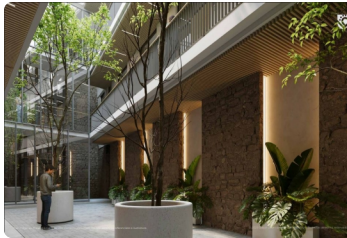

FOR SALE

\$ 632,008.00 USD

Panama - Panamá

Panama - Casco Viejo, San Felipe

Listing ID: 003033098096

This project is located on 12th Street East in Panama City's Old Town, a street rich in history and cultural significance. This project is EDGE Certified. The traditional way to achieve this recognition is by achieving a minimum savings of 20% in energy, 20% in water, and 20% in embodied energy in the building's materials. It consists of three levels, 25 units ranging from 36 to 106 m2, a rooftop pool with panoramic views, and an elevator. Only 32% remains available, for delivery by the end of 2027. The images, materials, or any other elements presented are for reference and illustrative purposes only.