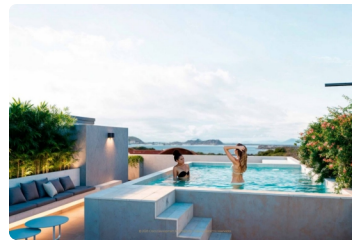

FOR SALE

\$ 686,400.00 USD

Panama - Panamá

Panama - Casco Viejo, San Felipe

Listing ID: 003033098095

Baluarte Mano de Tigre is one of the fortifications that formed part of the city's defensive system during the colonial era. It was built in the 18th century by the Spanish authorities to protect the city from potential pirate and enemy attacks. Its strategic design afforded a panoramic view of the surrounding maritime spaces and the city's access points, giving it a strategic position for surveillance and defense. The project is EDGE certified, and this recognition is awarded for achieving a minimum savings of 20% in energy, 20% in water, and 20% in embodied energy in the building's materials. It has four levels, with units ranging from 52 to 124 m², of which only 3 remain. 2 bedroom/2 bathroom, 103.75 m², street-facing balcony \$570,625. 2 bedroom/2 bathroom, 115.16 m², rear-facing patio \$633,380. 2 bedroom/2 bathroom, 124.80 m², street-facing balcony/patio \$686,400 Rooftop with pool, elevator, and comm...