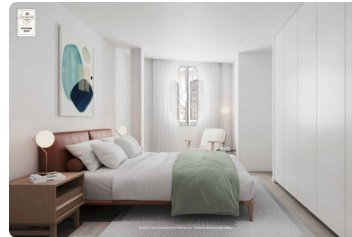

FOR SALE

\$ 686,400.00 USD

Panama - Panamá

Panama - Casco Viejo, San Felipe

Listing ID: 003033098095

Baluarte Mano de Tigre is one of the fortifications that formed part of the city's defensive system during the colonial era. It was built in the 18th century by the Spanish authorities to protect the city from potential pirate and enemy attacks. Its strategic design afforded a panoramic view of the surrounding maritime spaces and the city's access points, giving it a strategic position for surveillance and defense. The project is EDGE certified, and this recognition is awarded for achieving a minimum savings of 20% in energy, 20% in water, and 20% in embodied energy in the building's materials. It has four levels, with units ranging from 52 to 124 m², of which only 3 remain. 2 bedroom/2 bathroom, 103.75 m², street-facing balcony \$570,625. 2 bedroom/2 bathroom, 115.16 m², rear-facing patio \$633,380. 2 bedroom/2 bathroom, 124.80 m², street-facing balcony/patio \$686,400 Rooftop with pool, elevator, and comm...