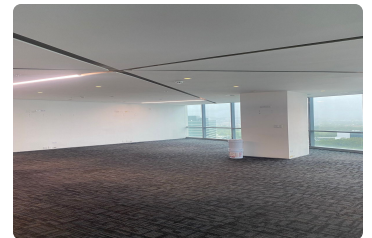

FOR SALE

\$ 800,000.00 USD

Panama - Panamá

Panama - Costa del Este

Listing ID: 003033098076

Discover an exceptional executive office suite of 292 sqm located in the prestigious Financial Park. This upscale property features: Private CEO office — elegant, fully enclosed, perfect for leadership presence Open-plan workspace — customizable for team productivity and collaboration Meeting lounge — informal space to welcome guests or hold casual discussions Conference room — equipped for presentations, video calls, and board meetings Two restrooms — conveniently located for staff and visitors Café area — designed for coffee breaks and light refreshments Dedicated data room — secure and ready for your IT infrastructure Ideal for growing companies seeking a modern, high-status home base. Situated in a business hub with nearby banking, restaurants, ample parking, and excellent connectivity. Contact us today to arrange ...