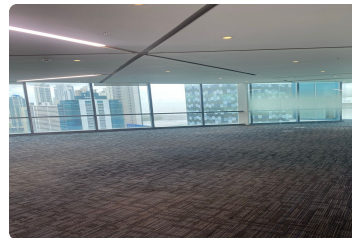

FOR SALE

\$ 800,000.00 USD

Panama - Panamá

Panama - Costa del Este

Listing ID: 003033098076

Discover an exceptional executive office suite of 292 sqm located in the prestigious Financial Park. This upscale property features: Private CEO office — elegant, fully enclosed, perfect for leadership presence Open-plan workspace — customizable for team productivity and collaboration Meeting lounge — informal space to welcome guests or hold casual discussions Conference room — equipped for presentations, video calls, and board meetings Two restrooms — conveniently located for staff and visitors Café area — designed for coffee breaks and light refreshments Dedicated data room — secure and ready for your IT infrastructure Ideal for growing companies seeking a modern, high-status home base. Situated in a business hub with nearby banking, restaurants, ample parking, and excellent connectivity. Contact us today to arrange ...