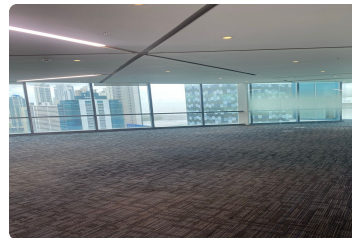

FOR SALE

\$ 800,000.00 USD

Panama - Panamá

Panama - Costa del Este

Listing ID: 003033098075

Discover an exceptional executive office suite of 292 sqm located in the prestigious Financial Park. This upscale property features: Private CEO office — elegant, fully enclosed, perfect for leadership presence Open-plan workspace — customizable for team productivity and collaboration Meeting lounge — informal space to welcome guests or hold casual discussions Conference room — equipped for presentations, video calls, and board meetings Two restrooms — conveniently located for staff and visitors Café area — designed for coffee breaks and light refreshments Dedicated data room — secure and ready for your IT infrastructure Ideal for growing companies seeking a modern, high-status home base. Situated in a business hub with nearby banking, restaurants, ample parking, and excellent connectivity. Contact us today to arrange ...