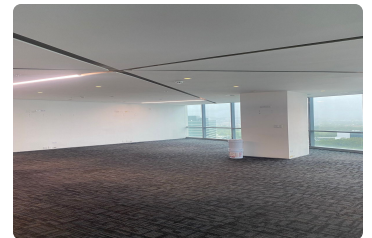

FOR SALE

\$ 800,000.00 USD

Panama - Panamá

Panama - Costa del Este

Listing ID: 003033098075

Discover an exceptional executive office suite of 292 sqm located in the prestigious Financial Park. This upscale property features: Private CEO office — elegant, fully enclosed, perfect for leadership presence Open-plan workspace — customizable for team productivity and collaboration Meeting lounge — informal space to welcome guests or hold casual discussions Conference room — equipped for presentations, video calls, and board meetings Two restrooms — conveniently located for staff and visitors Café area — designed for coffee breaks and light refreshments Dedicated data room — secure and ready for your IT infrastructure Ideal for growing companies seeking a modern, high-status home base. Situated in a business hub with nearby banking, restaurants, ample parking, and excellent connectivity. Contact us today to arrange ...