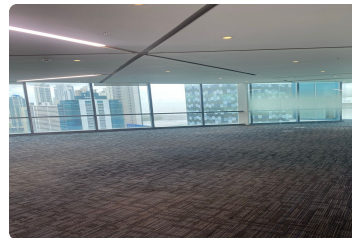

FOR SALE

\$ 800,000.00 USD

Panama - Panamá

Panama - Costa del Este

Listing ID: 003033098074

Discover an exceptional executive office suite of 292 sqm located in the prestigious Financial Park. This upscale property features: Private CEO office — elegant, fully enclosed, perfect for leadership presence Open-plan workspace — customizable for team productivity and collaboration Meeting lounge — informal space to welcome guests or hold casual discussions Conference room — equipped for presentations, video calls, and board meetings Two restrooms — conveniently located for staff and visitors Café area — designed for coffee breaks and light refreshments Dedicated data room — secure and ready for your IT infrastructure Ideal for growing companies seeking a modern, high-status home base. Situated in a business hub with nearby banking, restaurants, ample parking, and excellent connectivity. Contact us today to arrange ...