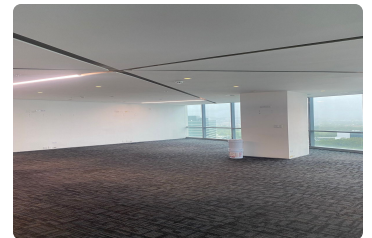

FOR SALE

\$ 800,000.00 USD

Panama - Panamá

Panama - Costa del Este

Listing ID: 003033098074

Discover an exceptional executive office suite of 292 sqm located in the prestigious Financial Park. This upscale property features: Private CEO office — elegant, fully enclosed, perfect for leadership presence Open-plan workspace — customizable for team productivity and collaboration Meeting lounge — informal space to welcome guests or hold casual discussions Conference room — equipped for presentations, video calls, and board meetings Two restrooms — conveniently located for staff and visitors Café area — designed for coffee breaks and light refreshments Dedicated data room — secure and ready for your IT infrastructure Ideal for growing companies seeking a modern, high-status home base. Situated in a business hub with nearby banking, restaurants, ample parking, and excellent connectivity. Contact us today to arrange ...