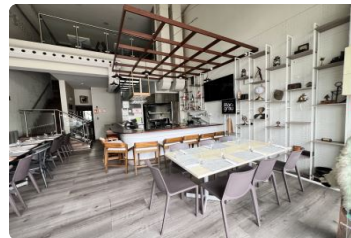

FOR LEASE

\$ 3,350.00 USD

Panama - Panamá

Panama - Obarrio

Listing ID: 003033097214

Take advantage of the opportunity to position your business in one of the most exclusive, busy, and sought-after commercial plazas in Obarrio. Share a strategic location alongside highly successful anchor brands such as Miss Cho, Dos Cucharas, Believe Karaoke, and Mr. Limón, guaranteeing a constant flow of potential customers day and night. Local Specifications: Total Area: 131.57 m² perfectly distributed. Ground Floor: 71.57 m² ideal for customer service, bar, or main dining area. Mezzanine: 60.00 m² suitable for additional seating, offices, or a private lounge. Bathrooms: 2 complete bathrooms installed. Conditions and Equipment (Ready to Operate): The commercial space is fully built-out and ready for immediate use, designed especially for the food and beverage industry. Finished floors and ceilings with lighting fixtures installed. Air conditioning system and o...