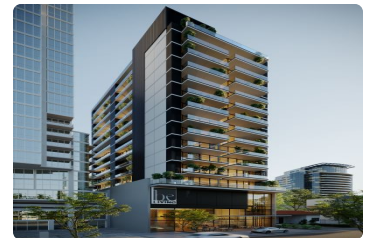

## \$ 186,000.00 USD

Panama - Panamá

Panama - San Francisco

Listing ID: 003033097166

BE LIVING is a state-of-the-art residential tower designed by the prestigious firm Mallo Arquitectos. Located on the exclusive Calle 67 in San Francisco, this project redefines efficiency and comfort, merging innovation with well-being to offer a unique and lasting investment experience in the heart of Panama City. Next Delivery: 2026 – Turnkey Investment The project is delivered fully completed (turnkey), allowing you to start generating income from day one. It is the ideal choice for investors looking for a hassle-free asset in one of the areas with the highest capital appreciation. Strategic Location: Situated on Calle 67, San Francisco, BE LIVING places you in a vibrant and connected environment, just steps away from Omar Park, the city's green lung. This location guarantees a practical and inspiring lifestyle. Building Characteristics: Boutique Concept: Only 8 apartments per floor, w...