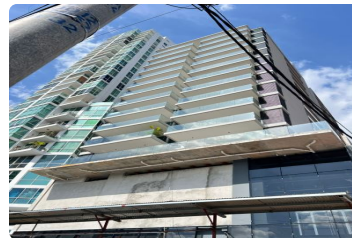

## \$ 186,000.00 USD

Panama - Panamá

Panama - San Francisco

Listing ID: 003033097166

BE LIVING is a state-of-the-art residential tower designed by the prestigious firm Mallo Arquitectos. Located on the exclusive Calle 67 in San Francisco, this project redefines efficiency and comfort, merging innovation with well-being to offer a unique and lasting investment experience in the heart of Panama City. Next Delivery: 2026 – Turnkey Investment The project is delivered fully completed (turnkey), allowing you to start generating income from day one. It is the ideal choice for investors looking for a hassle-free asset in one of the areas with the highest capital appreciation. Strategic Location: Situated on Calle 67, San Francisco, BE LIVING places you in a vibrant and connected environment, just steps away from Omar Park, the city's green lung. This location guarantees a practical and inspiring lifestyle. Building Characteristics: Boutique Concept: Only 8 apartments per floor, w...