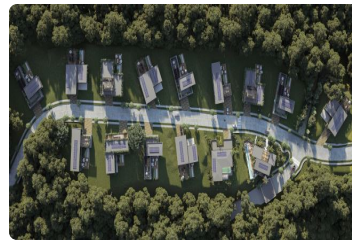

## \$ 742,000.00 USD

Panama - Panamá

Panama - Panama Pacifico

Listing ID: 003033097108

34 exclusive estate lots from 700 m<sup>2</sup> to 1,300 m<sup>2</sup> where you can build a fully customized home in one of the most private and natural communities in Panama. Welcome to Sanctuary Panama Pacifico, a community where you decide every detail of your home—while being embraced by a living ecosystem of over 500 species of flora and fauna. Each lot offers a unique opportunity to create a residence tailored to your lifestyle and integrated with nature. SPACES AND AMENITIES DESIGNED FOR A DIFFERENT WAY OF LIVING Start designing your dream home today in Panama's most master-planned community. Immersive nature & Urban Forest setting Fully customizable architectural designs Total privacy Smart-ready infrastructure Access to clinics, schools, and retail within minutes Infinity pool Wellness center Yoga & Pilates studios Green Bar Co-working...