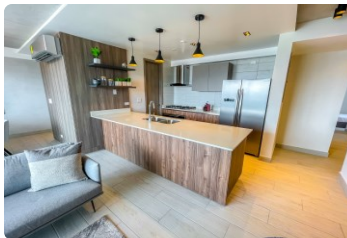

## \$ 335,000.00 USD

Panama - Panamá

Panama - Hato Pintado

Listing ID: 003033038005

Residential project next to the Hato Pintado forest park surrounded by nature in a neighborhood that breathes tranquility. Bonavista At The Park will offer you a new home that promises to dazzle you with its unparalleled view, light-filled spaces and high-quality finishes. ? 30-story tower ? 26 apartment levels ? A level of social area ? 3 elevators ? Total power plant Social area We have approximately 2,000 meters of spaces focused on fun for the whole family. ? Yoga and pilates studio. ? Event room ? Kids park Closed ? Lounge Bar ? Kids Park Open ? Swimming pool for adults and children ? Open social area ? Fitness Center ? Zen Area Apartments From: 128, 131, 139 and 145 m2 Exclusive PentHouses 265 and 274 m2