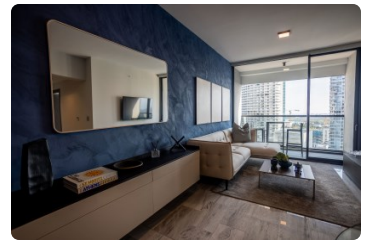

FOR SALE

\$ 391,127.00 USD

Panama - Panamá

Panama - Bella Vista

Listing ID: 003033027033

Don't miss the opportunity to see this project full of luxury and sophistication. IDEAL FOR YOUR NEXT INVESTMENT! Nuovo Residences & Plaza will establish a new residential experience for a luxurious and sophisticated audience. Designed to revolutionize the lifestyle in Panama, offering its residents a "Full Service Residential" concept with numerous amenities and services that a 5-star hotel offers but in the comfort of their home. All this combined with an incredible Sky Club on the top level. The Sky club is located on the top level of the tower with an incredible design and spectacular views of the bay, the Panama Canal and the Old Town, the Sky Club offers all the necessary amenities to achieve an unparalleled lifestyle. The 800 level sets a new standard for luxury. The details that prevail in each area take comfort to the next level. Our facilities are extend...