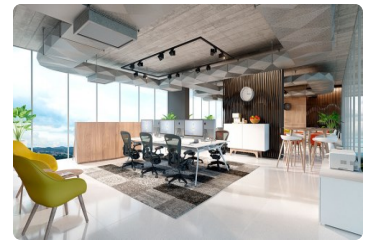

FOR SALE

\$ 265,000.00 USD

Panama - Panamá

Panama - Costa del Este

Listing ID: 003033027012

Premium location, exclusive condo suites, and memorable experiences! TURNKEY CONDO-SUITES GTower is a unique and innovative concept in Panama City's most premium location, Costa del Este, just steps from TownCenter. G Tower will feature hotel management, where you can rent the unit for short- or long-term stays. An ideal location for tourists, executives, and people looking for a permanent residence with all the luxuries of a hotel! In Panama City, the Tourism Law prohibits the rental of residential units for less than 45 nights; however, Generation Tower will have commercial permits for rentals of one night or more. Therefore, it is designed for use on platforms such as AIRBNB, EXPEDIA, and similar, and its Return on Investment is higher.