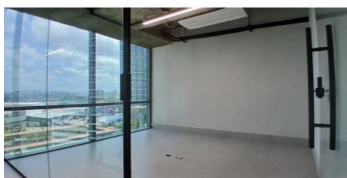

FOR LEASE

\$ 2,000.00 USD

Panama - Panamá

Panama - Costa del Este

Listing ID: 002964536071

2000-Costa del Este Turnkey office space of 45 m² available for rent in Costa del Este for \$2,000 per month, including electricity, internet, and maintenance. We have offices ranging from 64 m² to 1,000 m², with the possibility of combining spaces to suit your needs. The office building has 46 floors, a height of 174 meters, 7 high-speed elevators, and a double-height (8-meter) corporate lobby with a mezzanine. The building also features a full power generator, water reserve, electronic access control system, and 24/7 security. The ground floor includes retail spaces, a food court, and other amenities. Many offices offer panoramic ocean and city views from the upper floors. Major international companies have chosen Costa del Este as the headquarters for their regional operations in Latin America and the Caribbean, solidifying the area as Panama's premier corporate district. These include ...