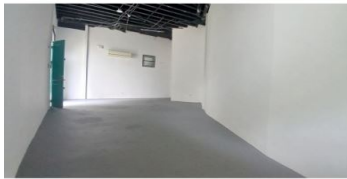

FOR LEASE

\$ 1,000.00 USD

Panama - Panamá

Panama - Casco Viejo, San Felipe

Listing ID: 002964536049

Commercial spaces are available for rent in Panama's Old Town (Casco Antiguo) with a strategic street-level location and excellent pedestrian visibility. Thanks to their direct frontage on the main thoroughfare, these spaces are ideal for businesses requiring constant public exposure and high foot traffic from both domestic and international visitors. Their location makes them an excellent option for cafes, specialty shops, galleries, boutiques, customer service offices, travel agencies, professional services, and other commercial concepts that benefit from a visible presence in one of the city's most visited areas. Key benefits: • Direct street frontage • High commercial visibility • Constant flow of tourists and residents • Easy pedestrian access • Prime location in the Old Town • Ideal for customer-facing businesses