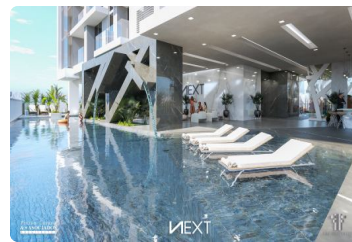

FOR SALE

\$ 417,500.00 USD

Panama - Panamá

Panama - Coco del Mar

Listing ID: 002964364031

Are you ready to elevate your lifestyle Next is a revolutionary residential development located in the exclusive, trendy neighborhood of Coco del Mar, Panama City. Rising 35 levels into the skyline, this modern, high-tech building is designed specifically for young professionals, active families, and tech-savvy individuals who want to match their living space to the rhythm of their fast-paced lives. With a striking architectural aesthetic, smart-living integration, and ultra-high-speed elevators, Next offers standard 2 and 3-bedroom apartments ranging from 89m² to 119m², as well as exclusive penthouses from 147m² to 177m²—all featuring premium, top-tier finishes (acabados de primera calidad). Uncompromised Comfort & Peace of Mind Next is built to keep you moving forward without interruptions, offering: Full power backup & water security. Equipped with a total emergenc...