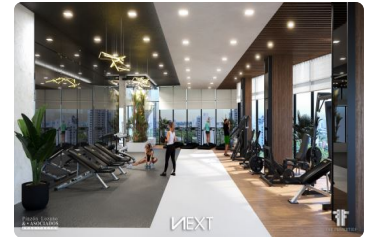

FOR SALE

\$ 417,500.00 USD

Panama - Panamá

Panama - Coco del Mar

Listing ID: 002964364031

Are you ready to elevate your lifestyle Next is a revolutionary residential development located in the exclusive, trendy neighborhood of Coco del Mar, Panama City. Rising 35 levels into the skyline, this modern, high-tech building is designed specifically for young professionals, active families, and tech-savvy individuals who want to match their living space to the rhythm of their fast-paced lives. With a striking architectural aesthetic, smart-living integration, and ultra-high-speed elevators, Next offers standard 2 and 3-bedroom apartments ranging from 89m² to 119m², as well as exclusive penthouses from 147m² to 177m²—all featuring premium, top-tier finishes (acabados de primera calidad). Uncompromised Comfort & Peace of Mind Next is built to keep you moving forward without interruptions, offering: Full power backup & water security. Equipped with a total emergenc...