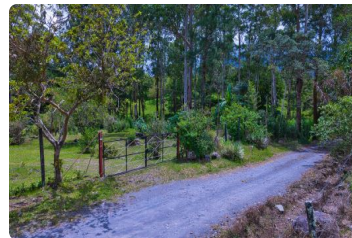

## FOR SALE

**\$ 226,000.00 USD**

Panama - Chiriquí

Volcan

Listing ID: 002763844018

Sale Price: B/. 226,000.00 A great opportunity in one of the most privileged and coolest areas of the highlands of Chiriquí. This property combines a central location with a unique natural setting, ideal for those seeking tranquility, privacy, and a strong connection with nature. The property features 6,919.84 m<sup>2</sup>, approximately 1.71 acres, offering ample space to develop a private residence, cabins, mountain retreat, tourism project, or future investment. Surrounded by beautiful trees and abundant vegetation, the property provides a fresh and relaxing environment year-round. One of its greatest highlights is a beautiful natural creek that runs through the land, adding scenic beauty, the peaceful sound of flowing water, and a truly special atmosphere. Features & Benefits: Central location with easy access 6,919.84 m<sup>2</sup> | approximately 1.71 acres Beautiful natural surroundings Sur...