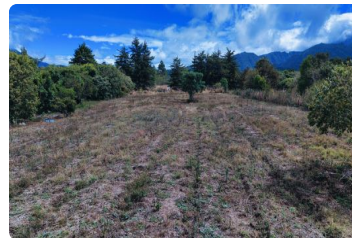

FOR SALE

\$ 191,585.00 USD

Panama - Chiriquí

Volcan

Listing ID: 002763844013

Located in the sought-after area of Brisas del Norte, Volcán, this residential lot represents an excellent opportunity to build your dream home in a natural, peaceful setting with great potential. Price: \$191,585.25 Size: 6,273.59 m² | 1.55 acres Price per square meter: approximately \$30.54/m² The property is just 7 minutes (2.6 km) from the main road in Volcán, offering easy access while maintaining privacy and the charm of the area. The access road is gravel, well-maintained and easily passable year-round. It features two access points, providing convenience and versatility, and includes basic utilities such as water and electricity. The area is experiencing growing commercial development, and thanks to its dual access, this property is also an excellent option for commercial or residential projects. Surrounded by nature, the lot offers beautiful views and the cool climate char...