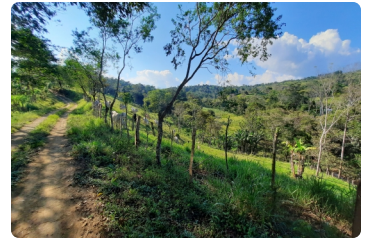

FOR SALE

\$ 380,000.00 USD

Panama - Chiriquí
Renacimiento - Monte Lirio
Listing ID: 002762479045

Unique investment opportunity! This 20.55 hectare farm located in Chiriquí, Renacimiento, Monte Lirio, Palmarito offers undulating topography with improved pasture and living water from two streams. In addition, it has a water reserve pond and access to rural aqueduct water. Main Features: Location: Just 850 meters from the main Rio Sereno-Volcán road, and 6 minutes from the town of Rio Sereno. Volcán is 45 minutes away. Altitude: Located at 960 meters above sea level, this farm enjoys a pleasant climate all year round. Buildings on the Farm: 60m² warehouse Camp for employees with 3 remodeled and 4 unremodeled bedrooms, and 2 bathrooms Corral with weighing scales for animals 25m² warehouse 125m² pigsty with bathroom Infrastructure: Near electric light pole, fenced plots for livestock, access by stone road. Environment: Quiet and safe area, with beautiful ...