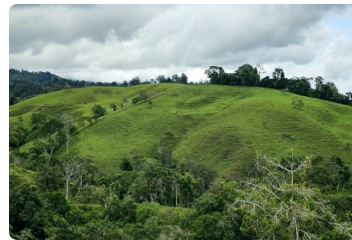

## \$ 2,990,798.00 USD

Panama - Chiriquí  
Renacimiento - Rio Sereno  
Listing ID: 002762479031

Lot 2 Discover a unique investment opportunity in high-altitude agriculture in Renacimiento, Panama. This stunning 213.63-hectare (527.89 Acres) estate offers an idyllic setting for cultivating coffee, avocados, and other products characteristic of the region. With an elevation ranging from 1,100 to 1,350 meters above sea level, and temperatures varying from 22°C to 31°C, the conditions are perfect for exceptional harvests. Key Features: Prime Location: Located in Santa Clara, Chiriquí, this estate is nestled in a naturally beautiful and tranquil environment. Diverse Terrain: The topography ranges from rolling to rugged, offering opportunities for various types of crops. Rich Ranching History: While currently a working cattle ranch, its potential for producing high-altitude coffee and avocados is exceptional. Access to Freshwater Sources: With three aqueducts and water intakes from the Gu...