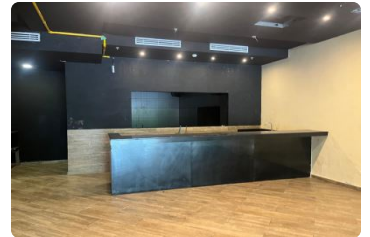

FOR LEASE

\$ 15,840.00 USD

Panama - Panamá

Panama - Costa del Este

Listing ID: 002604569019

Commercial Space for Rent in Costa del Este Establish your restaurant in one of the best locations in Costa del Este. A spectacular commercial space, fitted out for an upscale restaurant, is available for rent at Plaza Boulevard Costa del Este. Located on the ground floor along the main road, it offers excellent exposure and high customer traffic. Property features:

Prime location in Costa del Este. 352 m² of built area.
Space designed for operating an upscale restaurant.
Excellent accessibility and visibility. Monthly rent: US\$15,840 (maintenance included). Ideal for renowned restaurant chains, exclusive dining ...