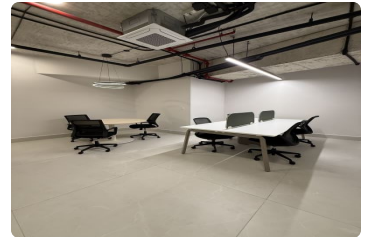

FOR SALE

\$ 3,000.00 USD

Panama - Panamá

Panama - Costa del Este

Listing ID: 002604526031

Discover fully furnished office spaces for lease in Costa del Este, one of Panama City's premier business districts. Office sizes range from 115 m² to 165 m², providing flexible solutions for businesses looking to establish or expand their operations in a prestigious corporate environment. Rental rates starting from \$3,000 per month. These move-in-ready offices feature functional layouts, modern workspaces, and professional environments designed to meet the needs of both local and international companies. The corporate tower offers first-class infrastructure, including 46 floors, 7 high-speed elevators, and an impressive double-height corporate lobby with a mezzanine, creating a professional image from the moment clients and employees arrive. Building Features Full backup power generator Fire protection system Water reserve system Electronic access control 24/7 security with CCTV monito...