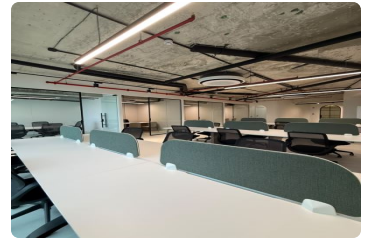

FOR SALE

\$ 3,000.00 USD

Panama - Panamá

Panama - Costa del Este

Listing ID: 002604526031

Discover fully furnished office spaces for lease in Costa del Este, one of Panama City's premier business districts. Office sizes range from 115 m² to 165 m², providing flexible solutions for businesses looking to establish or expand their operations in a prestigious corporate environment. Rental rates starting from \$3,000 per month. These move-in-ready offices feature functional layouts, modern workspaces, and professional environments designed to meet the needs of both local and international companies. The corporate tower offers first-class infrastructure, including 46 floors, 7 high-speed elevators, and an impressive double-height corporate lobby with a mezzanine, creating a professional image from the moment clients and employees arrive. Building Features Full backup power generator Fire protection system Water reserve system Electronic access control 24/7 security with CCTV monito...