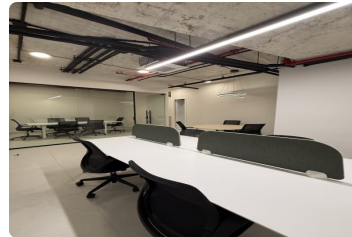

FOR SALE

\$ 3,000.00 USD

Panama - Panamá

Panama - Costa del Este

Listing ID: 002604526031

Discover fully furnished office spaces for lease in Costa del Este, one of Panama City's premier business districts. Office sizes range from 115 m² to 165 m², providing flexible solutions for businesses looking to establish or expand their operations in a prestigious corporate environment. Rental rates starting from \$3,000 per month. These move-in-ready offices feature functional layouts, modern workspaces, and professional environments designed to meet the needs of both local and international companies. The corporate tower offers first-class infrastructure, including 46 floors, 7 high-speed elevators, and an impressive double-height corporate lobby with a mezzanine, creating a professional image from the moment clients and employees arrive. Building Features Full backup power generator Fire protection system Water reserve system Electronic access control 24/7 security with CCTV monito...