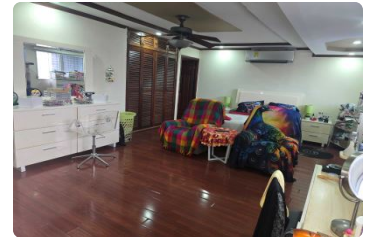

FOR SALE

\$ 195,000.00 USD

Panama - Panamá

Panama - Parque Lefevre

Listing ID: 002604526023

Discover this spacious and comfortable home located in the Santa Elena Residential Community, a quiet and well-established neighborhood in Parque Lefevre, offering convenient access to major roads, supermarkets, schools, shopping centers, and essential services for everyday living. Designed with comfort and functionality in mind, this property features generously sized bedrooms, each with its own private bathroom and closet. It also includes a den or study with a full bathroom, ideal as a home office, family room, or additional bedroom. The home offers a maid's quarters with bathroom, a laundry area with storage space, and a large kitchen with ample cabinetry and storage. The layout includes a bright living and dining area that opens to a pleasant terrace, perfect for entertaining guests or enjoying family gatherings. Additionally, the property features an extra storage room and two parking spaces w...