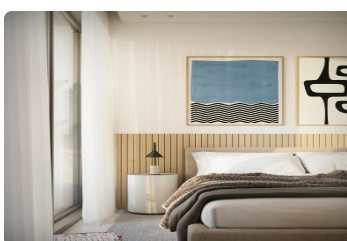

FOR SALE

\$ 523,400.00 USD

Panama - Panamá

Panama - Punta Pacífica

Listing ID: 002604526007

Invest in Exclusivity and Profitability in Punta Pacífica Discover Mantra, a unique project with a hotel license, specially designed for visionary investors. Located in the heart of Punta Pacífica, one of the most exclusive and sought-after areas of the city, this development offers an unparalleled opportunity to capitalize on the growing medical tourism market. Just steps from top-tier hospitals, shopping centers, gourmet restaurants, and entertainment areas. Everything your guests or residents need, within reach. It features world-class amenities: Luxury spa, rooftop with panoramic views, exclusive pools, social and relaxation areas designed for total comfort. Smart Units for Investment Apartments from 69.25 m², ideal for short or long-term rental, or as a personal residence, prices starting from \$131,000 with an initial reservation of only \$5,000. Guaranteed Return on Investment, thanks to its hotel...