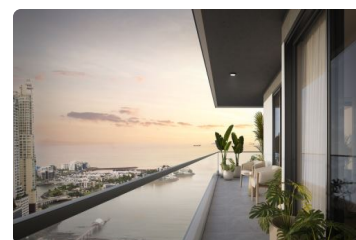

FOR SALE

\$ 523,400.00 USD

Panama - Panamá

Panama - Punta Pacífica

Listing ID: 002604526007

Invest in Exclusivity and Profitability in Punta Pacífica Discover Mantra, a unique project with a hotel license, specially designed for visionary investors. Located in the heart of Punta Pacífica, one of the most exclusive and sought-after areas of the city, this development offers an unparalleled opportunity to capitalize on the growing medical tourism market. Just steps from top-tier hospitals, shopping centers, gourmet restaurants, and entertainment areas. Everything your guests or residents need, within reach. It features world-class amenities: Luxury spa, rooftop with panoramic views, exclusive pools, social and relaxation areas designed for total comfort. Smart Units for Investment Apartments from 69.25 m², ideal for short or long-term rental, or as a personal residence, prices starting from \$131,000 with an initial reservation of only \$5,000. Guaranteed Return on Investment, thanks to its hotel...