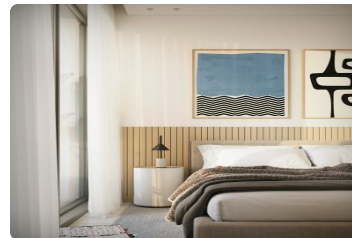

## FOR SALE

**\$ 523,400.00 USD**

Panama - Panamá

Panama - Punta Pacífica

Listing ID: 002604526007

Invest in Exclusivity and Profitability in Punta Pacífica Discover Mantra, a unique project with a hotel license, specially designed for visionary investors. Located in the heart of Punta Pacífica, one of the most exclusive and sought-after areas of the city, this development offers an unparalleled opportunity to capitalize on the growing medical tourism market. Just steps from top-tier hospitals, shopping centers, gourmet restaurants, and entertainment areas. Everything your guests or residents need, within reach. It features world-class amenities: Luxury spa, rooftop with panoramic views, exclusive pools, social and relaxation areas designed for total comfort. Smart Units for Investment Apartments from 69.25 m<sup>2</sup>, ideal for short or long-term rental, or as a personal residence, prices starting from \$131,000 with an initial reservation of only \$5,000. Guaranteed Return on Investment, thanks to its hotel...