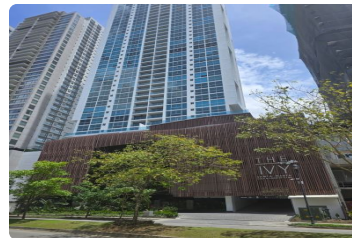

## FOR SALE

**\$ 998,000.00 USD**

Panama - Panamá

Panama - Santa María

Listing ID: 002604331046

Experience a residence that redefines luxury living in the prestigious Santa María Golf & Country Club. This stunning Penthouse at PH The Ivy Tower, newly built, offers a unique lifestyle combining contemporary design, spacious living, and breathtaking views. With 251 m<sup>2</sup>, the property is designed for maximum comfort and elegance, featuring 4 spacious bedrooms, each crafted as a private and inviting space. It includes 5.5 modern bathrooms, a large living and dining area ideal for entertaining, as well as a bar area and BBQ space that enhance the social experience within the home. Located on the 44th floor, this Penthouse offers privileged panoramic views of both the ocean and the lake, providing abundant natural light and a true sense of exclusivity. Marble floors and high-end finishes reflect superior quality throughout. The property also includes a maid's qu...