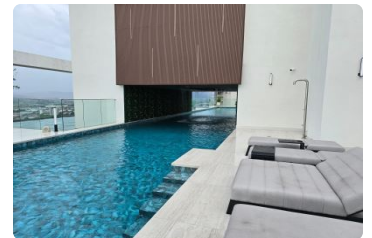

## FOR SALE

**\$ 998,000.00 USD**

Panama - Panamá

Panama - Santa María

Listing ID: 002604331046

Experience a residence that redefines luxury living in the prestigious Santa María Golf & Country Club. This stunning Penthouse at PH The Ivy Tower, newly built, offers a unique lifestyle combining contemporary design, spacious living, and breathtaking views. With 251 m<sup>2</sup>, the property is designed for maximum comfort and elegance, featuring 4 spacious bedrooms, each crafted as a private and inviting space. It includes 5.5 modern bathrooms, a large living and dining area ideal for entertaining, as well as a bar area and BBQ space that enhance the social experience within the home. Located on the 44th floor, this Penthouse offers privileged panoramic views of both the ocean and the lake, providing abundant natural light and a true sense of exclusivity. Marble floors and high-end finishes reflect superior quality throughout. The property also includes a maid's qu...