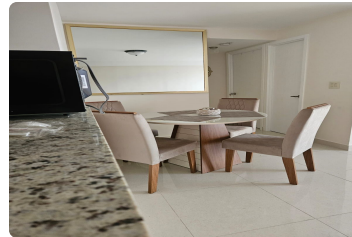

## \$ 800.00 USD

Panama - Panamá

Panama - Condado del Rey

Listing ID: 002602945075

APARTMENT FOR RENT IN CONDADO DEL REY - PH VENICE PLACE For rent a spacious flat with a friendly and cozy atmosphere in Avenida Centenario - Condado del Rey, near the best universities in the city in the middle of Via Tumba Muerto, near supermarkets, commercial establishments such as Ataplaza Mall and Centennial, restaurants, gas stations, and shops. It has: 2 bedrooms 2 bathrooms Living - Dining room Open kitchen Balcony Laundry area 1 Parking Space Swimming Pool, Gym, Social Area, Events Room, Café, Coworking, 4 Terraces with nice views of the city and the mountains, Soccer Field, Paddle Court, playground for children, 24-hour security, Pet Friendly, Fully furnished.