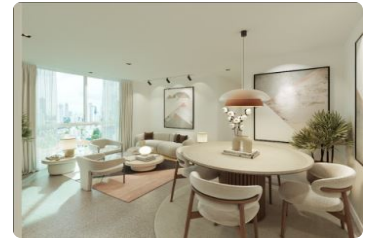

FOR SALE

\$ 120,000.00 USD

Panama - Panamá

Panama - Bella Vista

Listing ID: 002574475038

A New Standard of Luxury Living in Panama: Bella Vista, Near the Cinta Costera TERRA is an iconic residential tower in the heart of Panama City, designed for those who demand the best in location, design, and investment return. We offer four types of apartments: Models 1, 4, and 5: Pre-sale Price \$153,000 • Starting at 50 m² • 2 bedrooms, 1 bathroom • Required family income: \$3,500 • Ideal for investment or first-time homebuyers Models 2 and 3: Pre-sale Price \$120,000 (preferential) • Starting at 35 m² • 1 bedroom, 1 bathroom • Required family income: \$2,000 • Ideal for investment or first-time homebuyers Model 6: Pre-sale Price \$168,000 • Starting at 56 m² • 2 bedrooms, 1 bathroom • Required family income: \$3,900 • Ideal for investment or first-time homebuyers First Home Model 7: Pre-sale Price \$189,000...