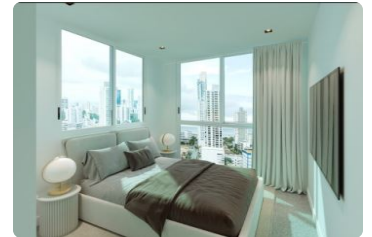

FOR SALE

\$ 120,000.00 USD

Panama - Panamá

Panama - Bella Vista

Listing ID: 002574475038

A New Standard of Luxury Living in Panama: Bella Vista, Near the Cinta Costera TERRA is an iconic residential tower in the heart of Panama City, designed for those who demand the best in location, design, and investment return. We offer four types of apartments: Models 1, 4, and 5: Pre-sale Price \$153,000 • Starting at 50 m² • 2 bedrooms, 1 bathroom • Required family income: \$3,500 • Ideal for investment or first-time homebuyers Models 2 and 3: Pre-sale Price \$120,000 (preferential) • Starting at 35 m² • 1 bedroom, 1 bathroom • Required family income: \$2,000 • Ideal for investment or first-time homebuyers Model 6: Pre-sale Price \$168,000 • Starting at 56 m² • 2 bedrooms, 1 bathroom • Required family income: \$3,900 • Ideal for investment or first-time homebuyers First Home Model 7: Pre-sale Price \$189,000...