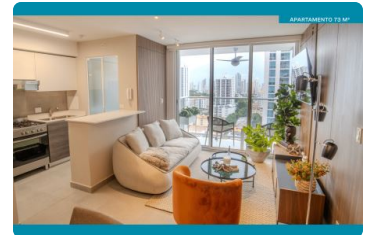

FOR SALE

\$ 220,000.00 USD

Panama - Panamá

Panama - Via España

Listing ID: 002574475006

Park Square is a unique concept: a residential, commercial, and medical complex designed by the renowned firm Pinzon Lozano & Asociados Arquitectos. It blends modern amenities with well-distributed spaces, allowing you to find balance amidst the hectic pace of life in Panama City. Park Square features two residential towers, RISE and BLOOM, with 43 and 37 floors respectively. Each tower boasts separate lobbies and the advantage of having only three to four apartments per floor, providing exclusivity and privacy for its residents. The project also includes a commercial plaza and three levels of medical offices, enhancing the quality of life for residents of this impressive development. Typical floor plans located from the 6.5th to the 37th floor with: 70 sq m: 2 Bedrooms / 2 Bathrooms Starting at \$219,050 / 1 Parking Space 73 sq m: 2 Bedrooms / 2 Bathrooms Starting at \$218,980 / 1 Parkin...