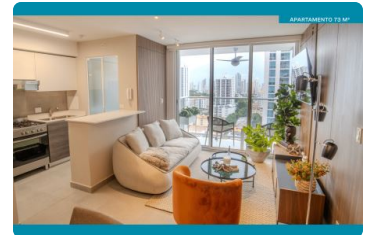

## \$ 220,000.00 USD

Panama - Panamá

Panama - Via España

Listing ID: 002574475006

Park Square is a unique concept: a residential, commercial, and medical complex designed by the renowned firm Pinzon Lozano & Asociados Arquitectos. It blends modern amenities with well-distributed spaces, allowing you to find balance amidst the hectic pace of life in Panama City. Park Square features two residential towers, RISE and BLOOM, with 43 and 37 floors respectively. Each tower boasts separate lobbies and the advantage of having only three to four apartments per floor, providing exclusivity and privacy for its residents. The project also includes a commercial plaza and three levels of medical offices, enhancing the quality of life for residents of this impressive development. Typical floor plans located from the 6.5th to the 37th floor with: 70 sq m: 2 Bedrooms / 2 Bathrooms Starting at \$219,050 / 1 Parking Space 73 sq m: 2 Bedrooms / 2 Bathrooms Starting at \$218,980 / 1 Parkin...