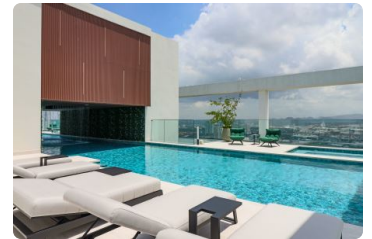

FOR SALE

\$ 650,800.00 USD

Panama - Panamá

Panama - Santa Maria

Listing ID: 002574119305

****PH THE IVY | Santa María Golf & Country Club**** Discover a residence where luxury, privacy, and exceptional views converge in one of Panama City's most prestigious communities. Located within ****Santa María Golf & Country Club****, The Ivy is a low-density residential tower with only four apartments per floor, designed for those seeking exclusivity, spaciousness, and top-of-the-line finishes. The project offers apartments with breathtaking views of the Pacific Ocean or the renowned Santa María golf course. ****Available Residences****• Apartments from ****160 m² to 188 m²****• 3 bedrooms with ensuite bathrooms• Spacious living and dining room• Family room• Modern kitchen• Balcony with panoramic views• Maid's quarters with bathroom• 2 parking spaces ****Prices starting at US\$650,800**** ****World-Class Amenities****• Infinity Pool• F...